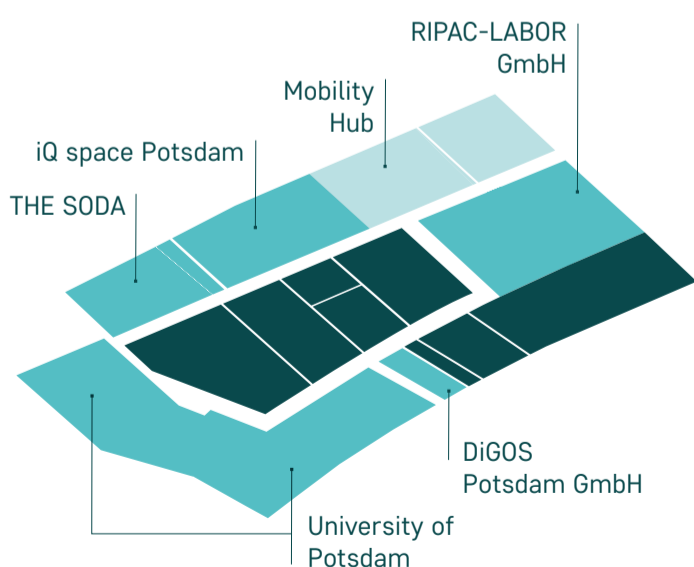

WANT YOUR OWN PROPERTY?

Fully Developed Commercial Area For Research-Related Production For Life Science Companies

Companies interested in locating research-related services or production on a larger area have the opportunity to acquire fully developed commercial properties of 1 to 3 ha in the Technology Campus of ProPotsdam GmbH (concept award procedure).

- perfect environment for life science and research companies

■ Available properties
■ Reserved properties ■ Sold properties